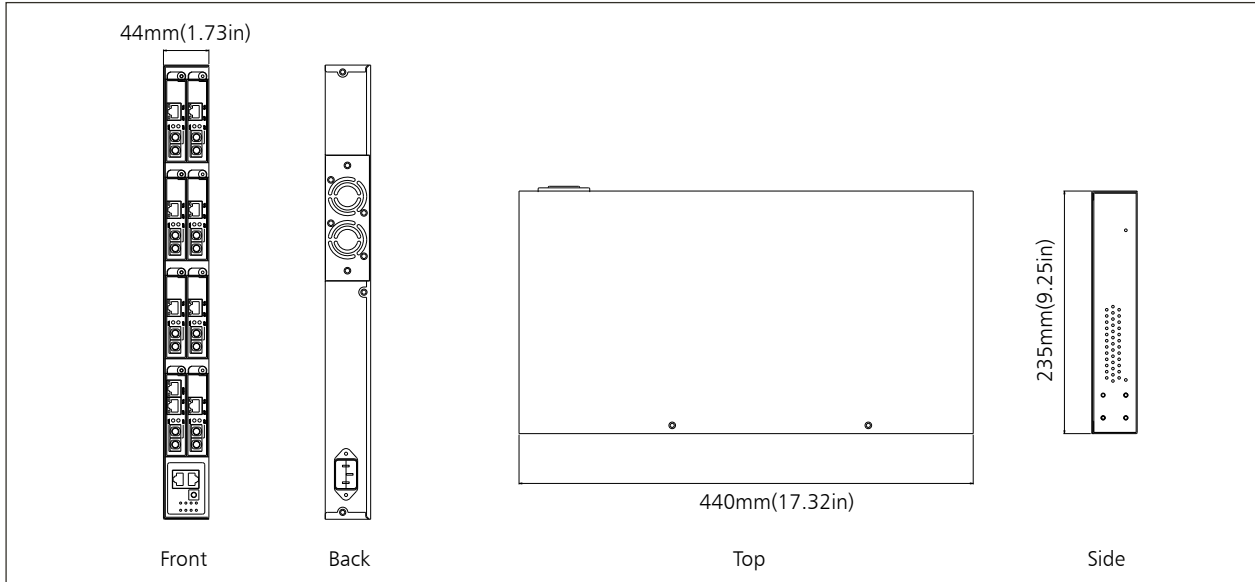

Diagrams

Ethernet
Switches 1

Serial
Servers 2

Media
Converters 3

Others 4

Ordering Information

EMMC800M	8-Bay Managed Media Converter Chassis
EMM100W Managed Media Converter Chassis Manager:	
EMM100WC	10/100Base-TX to 100Base-FX Multi Mode (SC)
EMM100WT	10/100Base-TX to 100Base-FX Multi Mode (ST)
EMM100WC-20	10/100Base-TX to 100Base-FX Single Mode (SC) -20Km
EMM100WC-40	10/100Base-TX to 100Base-FX Single Mode (SC) -40Km
EMM100WT-20	10/100Base-TX to 100Base-FX Single Mode (ST) -20Km
EMM100WCA-20	10/100Base-TX to 100Base-FX Single Mode (SC) WDM -TX:1310nm/RX:1550nm -20Km
EMM100WCB-20	10/100Base-TX to 100Base-FX Single Mode (SC) WDM -TX:1550nm/RX:1310nm -20Km
EMM100WCA-40	10/100Base-TX to 100Base-FX Single Mode (SC) WDM -TX:1310nm/RX:1550nm -40Km
EMM100WCB-40	10/100Base-TX to 100Base-FX Single Mode (SC) WDM -TX:1550nm/RX:1310nm -40Km
EMM100CO Media Converter (CO):	
EMM100COC	10/100Base-TX to 100Base-FX Multi Mode (SC)
EMM100COT	10/100Base-TX to 100Base-FX Multi Mode (ST)
EMM100COC-20	10/100Base-TX to 100Base-FX Single Mode (SC) -20Km
EMM100COC-40	10/100Base-TX to 100Base-FX Single Mode (SC) -40Km
EMM100COT-20	10/100Base-TX to 100Base-FX Single Mode (ST) -20Km
EMM100COCA-20	10/100Base-TX to 100Base-FX Single Mode (SC) WDM -TX:1310nm/RX:1550nm -20Km
EMM100COCB-20	10/100Base-TX to 100Base-FX Single Mode (SC) WDM -TX:1550nm/RX:1310nm -20Km
EMM100COCA-40	10/100Base-TX to 100Base-FX Single Mode (SC) WDM -TX:1310nm/RX:1550nm -40Km
EMM100COCB-40	10/100Base-TX to 100Base-FX Single Mode (SC) WDM -TX:1550nm/RX:1310nm -40Km
EMM100CP Media Converter (CPE):	
EMM100CPC	10/100Base-TX to 100Base-FX Multi Mode (SC)
EMM100CPT	10/100Base-TX to 100Base-FX Multi Mode (ST)
EMM100CPC-20	10/100Base-TX to 100Base-FX Single Mode (SC) -20Km
EMM100CPC-40	10/100Base-TX to 100Base-FX Single Mode (SC) -40Km
EMM100CPT-20	10/100Base-TX to 100Base-FX Single Mode (ST) -20Km
EMM100CPCA-20	10/100Base-TX to 100Base-FX Single Mode (SC) WDM -TX:1310nm/RX:1550nm -20Km
EMM100PCB-20	10/100Base-TX to 100Base-FX Single Mode (SC) WDM -TX:1550nm/RX:1310nm -20Km
EMM100CPCA-40	10/100Base-TX to 100Base-FX Single Mode (SC) WDM -TX:1310nm/RX:1550nm -40Km
EMM100PCB-40	10/100Base-TX to 100Base-FX Single Mode (SC) WDM -TX:1550nm/RX:1310nm -40Km